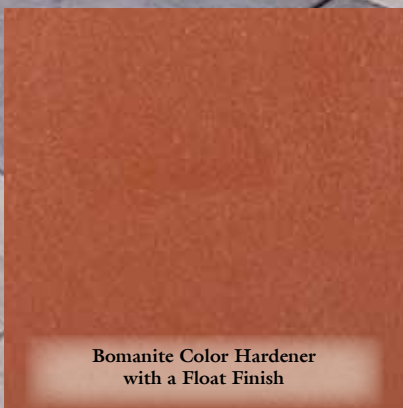

Bomanite®

Classics Color Chart

COLOR FOR:

IMPRINT SYSTEMS

EXPOSED AGGREGATE
SYSTEMS

TOPPING SYSTEMS

CUSTOM POLISHING
SYSTEMS

CLASSIC COLOR
OPTIONS FOR
ANY STYLE

Bomanite Color Hardener
with a Medium Broom Finish

Bomanite Color Hardener
with a Float Finish

Bomanite Color Hardener
with a Bomacron Imprinted Pattern

Bomanite Classics Color Chart

Sand

French Gray

Coquina

Desert Tan

Brick Red

Cream

Nickel Gray

Shale Gray

Mexican Tile

Autumn Brown

Chargreen

Natural Gray

Light Brown

Sonora Tan

Cobblestone Gray

Caramel

IMPORTANT NOTES:

The Bomanite Classic Colors are available across all Bomanite product lines. The colors are shown in an unsealed form; there is no colored curing agent used to achieve these colors and any topically applied sealers or coatings will affect the final appearance. The appearance of the swatches on this chart may also differ from what is produced in the field due to, but not limited to the job conditions, finishing techniques, exposure of aggregates, curing methods, print lots and raw material drifts. Certain combinations of products and/or colors may produce dramatically different than anticipated color appearances. Refer to the appropriate Bomanite Technical Bulletin for additional information and product limitations.